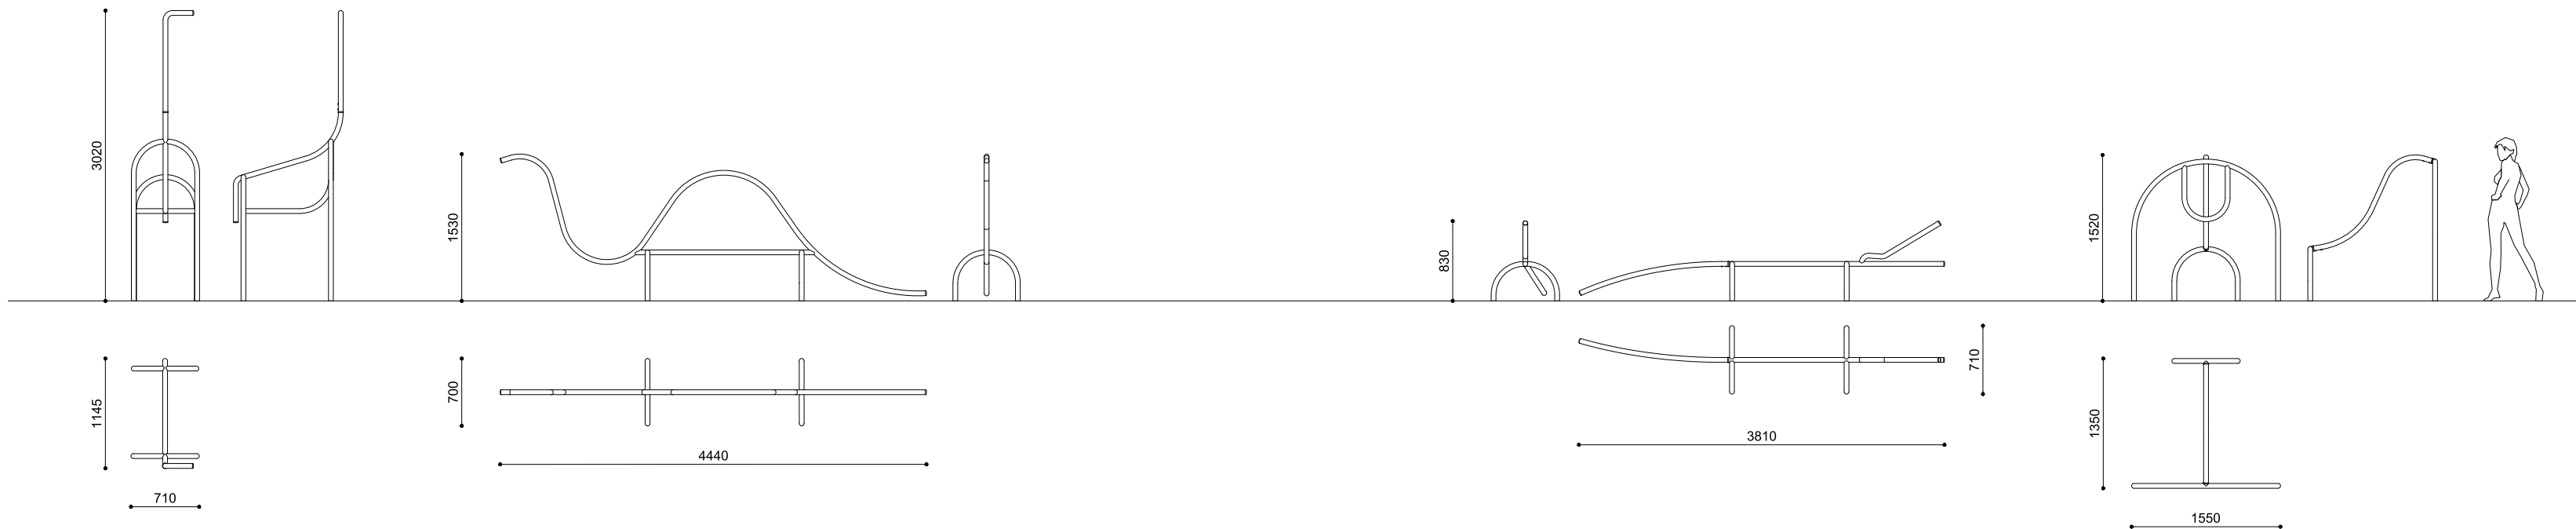

ANIMAL FACTORY

📍 *Val di Sella (Italy)*
Ph. *Valentina Casalini*

A collection of animals designed in a simple, abstract way, preserving their original size and proportions.

ANIMAL FACTORY

LUCA BOSCARDIN

Acciaio verniciato
 Powder coated steel
 Acier thermolaqué
 Acero pintado

GIRAFFA	30 kg
GORILLA	25 kg
DINOSAURO	30 kg
COCCODRILLO	20 kg

Cementazione con barre filettate
 Installation with threaded bars
 À sceller avec tiges filetées
 Cimentación con varillas roscadas